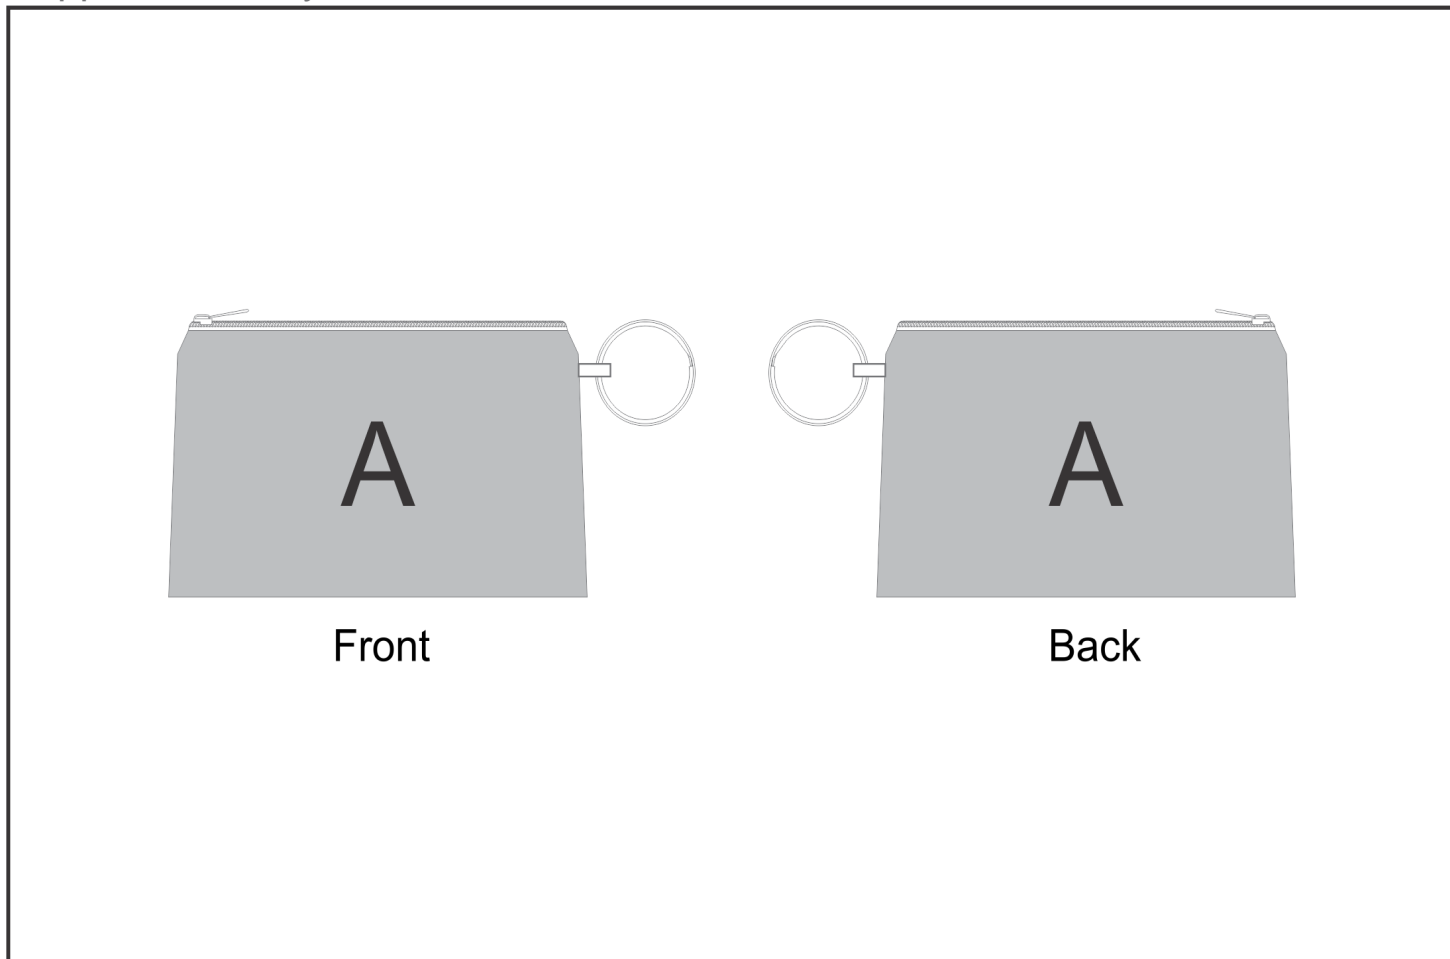

# BC-HP-6-G

Hoppla Kimberley Credit Card & Coin Purse

## Need to know:

Includes 1-Position Sublimation (setup fees apply)

- Please Note: We cannot guarantee 100% logo Alignment on all Brandable Panels.

## Branding Options:

Position	Branding Method (Branding Code)	No. of Colours	Dimension
A	Custom Sublimation A (CPSUB-A)	Full Colour	210mm wide x 250mm high